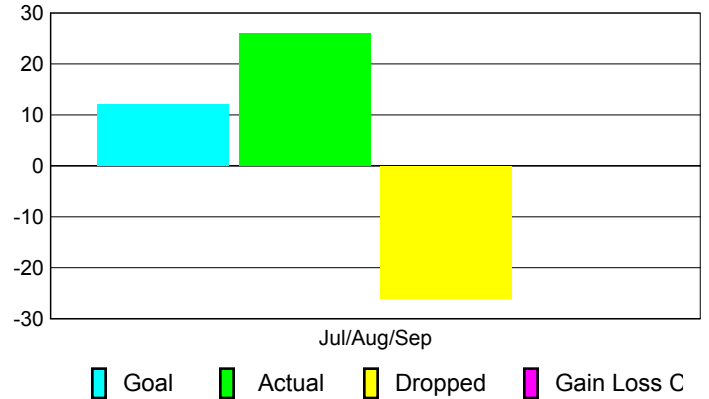

Membership Results 2010-2011

Goal, New, Dropped, Gain/Loss

Comparison of Membership Gain/Loss

Current Year Compared to the Previous Year